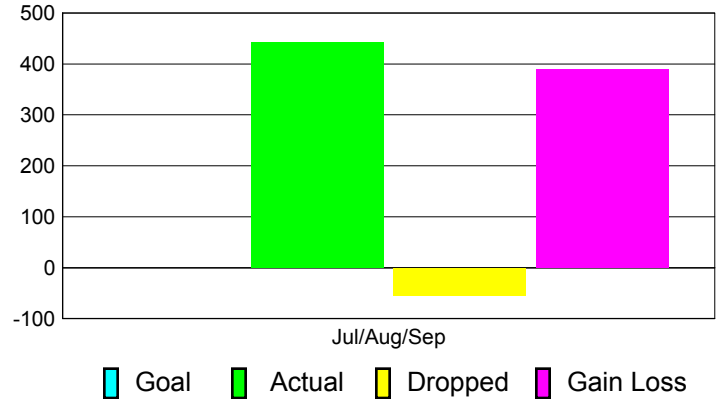

Membership Results 2012-2013

Goal, New, Dropped, Gain/Loss

Comparison of Membership Gain/Loss

Current Year Compared to the Previous Year