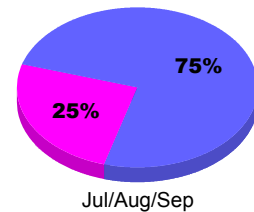

**Membership Results
2012-2013**

**Membership
2011-2012**

Month	Net Memb Goal	Actual New Memb	Actual Dropped Memb	Gain/Loss of Memb	Gain/Loss of Memb
Jul/Aug/Sep		443	-54	389	384
Totals		443	-54	389	384

Membership Results 2012-2013

Goal, New, Dropped, Gain/Loss

Comparison of Membership Gain/Loss

Current Year Compared to the Previous Year

Gender Comparison 2012-2013

Jul/Aug/Sep

Male Female